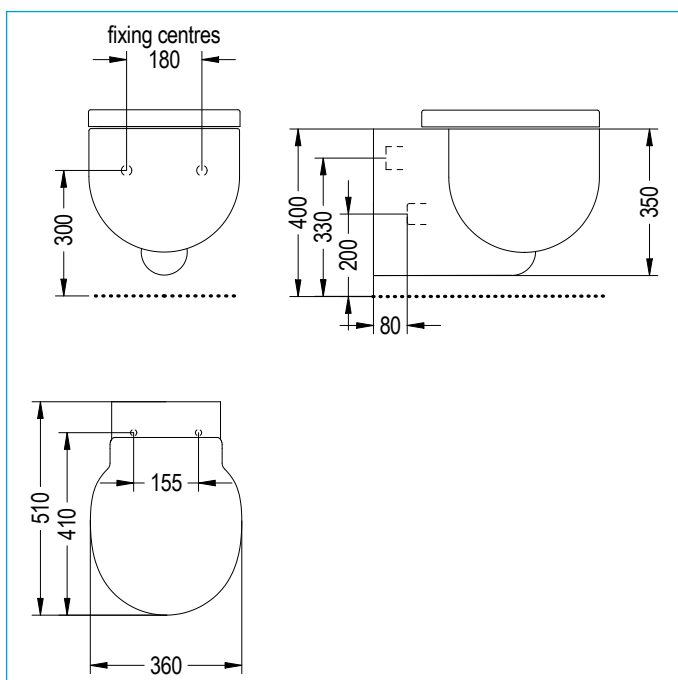

TRIO WALL HUNG TOILET

ILLUSTRATED

20050030390 TRIO WALL HUNG TOILET
 41200100770 TRIO SOFT CLOSE SEAT

CONFIGURATION OPTIONS

MATERIAL

Vitreous China cistern and pan
 Urea seat

STANDARDS

BS3402
 BS EN 33
 BS EN 997

WEIGHTS

Pan 21.66kg
 Seat 2.38kg

COLOURS AND FINISHES

White

SPECIAL NOTES

Floor fixing supplied with pan

FEATURES

Contemporary style toilet, wall hung
 Horizontal outlet, 6 & 3 litre flush