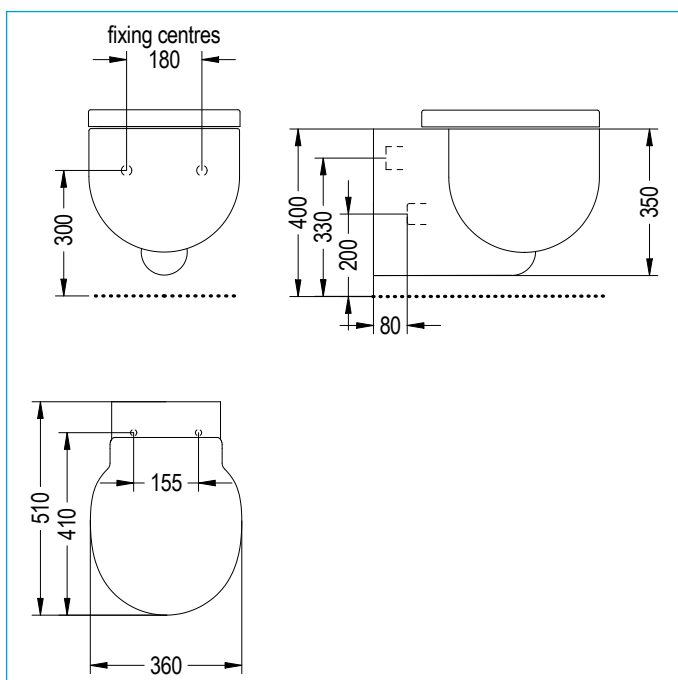

COLOURS AND FINISHES

White

SPECIAL NOTES

Floor fixing supplied with pan

FEATURES

Contemporary style toilet, wall hung
Horizontal outlet, 6 & 3 litre flush